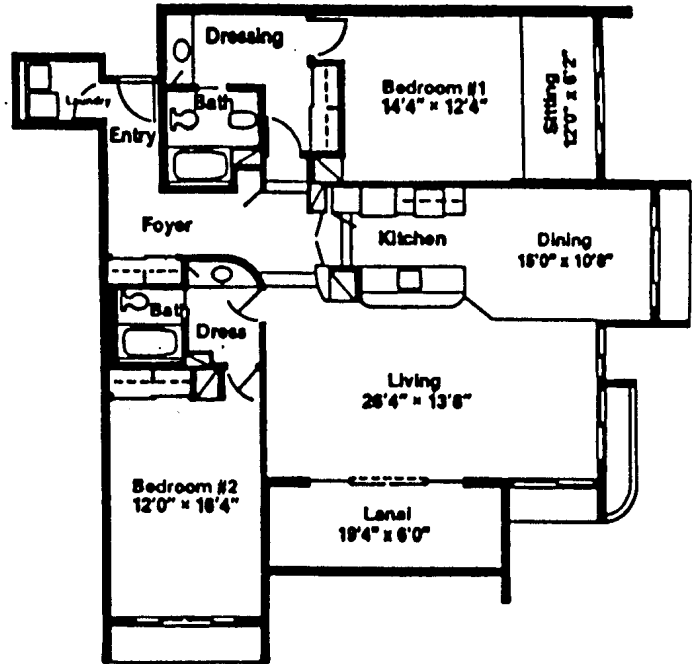

THE WESTIN MAUI
 WHALERS VILLAGE
 SHOPPING CENTER

Apartment G - 2 Bedroom/2 Bath

APARTMENT G
 TOTAL APT AREA 1,845 sq. ft
 Dimensions are approximate interior measurements

Apartment J-1 - 2 Bedroom/2 Bath

APARTMENT J-1
 TOTAL APT AREA 1,807 sq. ft
 Dimensions are approximate interior measurements

Apartment I - 1 Bedroom/ 2 Bath, Den

APARTMENT I
 TOTAL APT AREA 1,544 sq. ft
 Dimensions are approximate interior measurements

Apartment H - 2 Bedroom/2 Bath, Den

APARTMENT H
 TOTAL APT AREA 1,843 sq. ft
 Dimensions are approximate interior measurements

Apartment K - 1 Bedroom/2 Bath, Den

Apartment L - 2 Bedroom/2 Bath

APARTMENT K

TOTAL APT AREA 1,788 sq. ft

Dimensions are approximate interior measurements