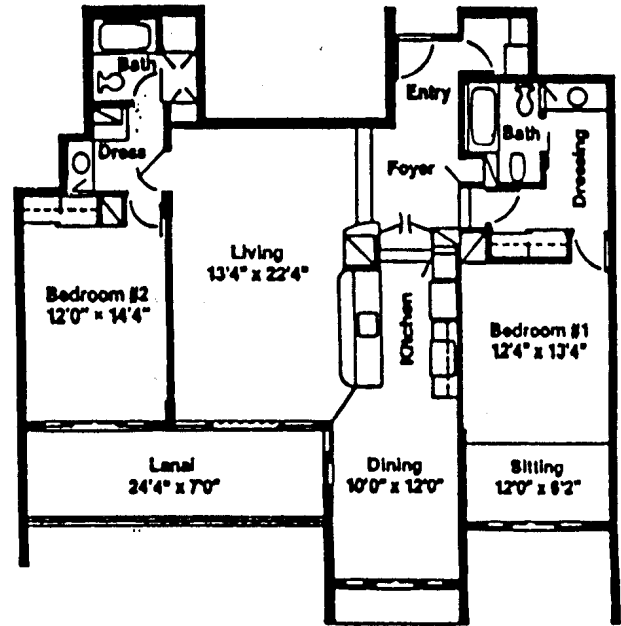

APARTMENT J-1
 TOTAL APT AREA 1,807 sq. ft
 Dimensions are approximate interior measurements

Apartment I - 1 Bedroom/ 2 Bath, Den

APARTMENT I
 TOTAL APT AREA 1,544 sq. ft
 Dimensions are approximate interior measurements

Apartment H - 2 Bedroom/2 Bath, Den

APARTMENT H
 TOTAL APT AREA 1,843 sq. ft
 Dimensions are approximate interior measurements

Apartment K - 1 Bedroom/2 Bath, Den

Apartment L - 2 Bedroom/2 Bath

APARTMENT K

TOTAL APT AREA 1,513 sq. ft

Dimensions are approximate interior measurements

APARTMENT L

TOTAL APT AREA 1,723 sq. ft

Dimensions are approximate interior measurements

Apartment J - 2 Bedroom/ 2 Bath

APARTMENT J

TOTAL APT AREA 1,788 sq. ft

Dimensions are approximate interior measurements