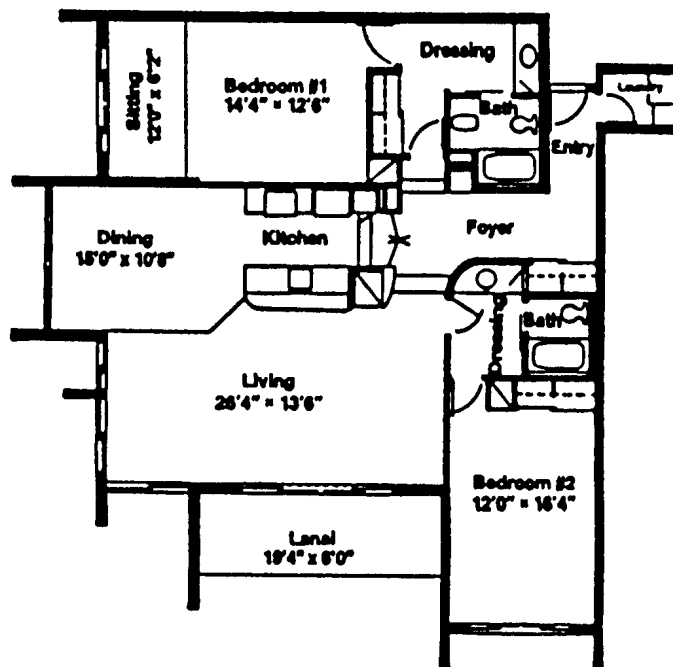

APARTMENT J-1
 TOTAL APT AREA 1,807 sq. ft
 Dimensions are approximate interior measurements

Apartment I - 1 Bedroom/ 2 Bath, Den

APARTMENT I
 TOTAL APT AREA 1,544 sq. ft
 Dimensions are approximate interior measurements

Apartment H - 2 Bedroom/2 Bath, Den

APARTMENT H
 TOTAL APT AREA 1,843 sq. ft
 Dimensions are approximate interior measurements

Apartment K - 1 Bedroom/2 Bath, Den

Apartment L - 2 Bedroom/2 Bath

APARTMENT K

TOTAL APT AREA 1,513 sq. ft

Dimensions are approximate interior measurements

APARTMENT L

TOTAL APT AREA 1,723 sq. ft

Dimensions are approximate interior measurements

Apartment J - 2 Bedroom/ 2 Bath

APARTMENT J

TOTAL APT AREA 1,788 sq. ft

Dimensions are approximate interior measurements