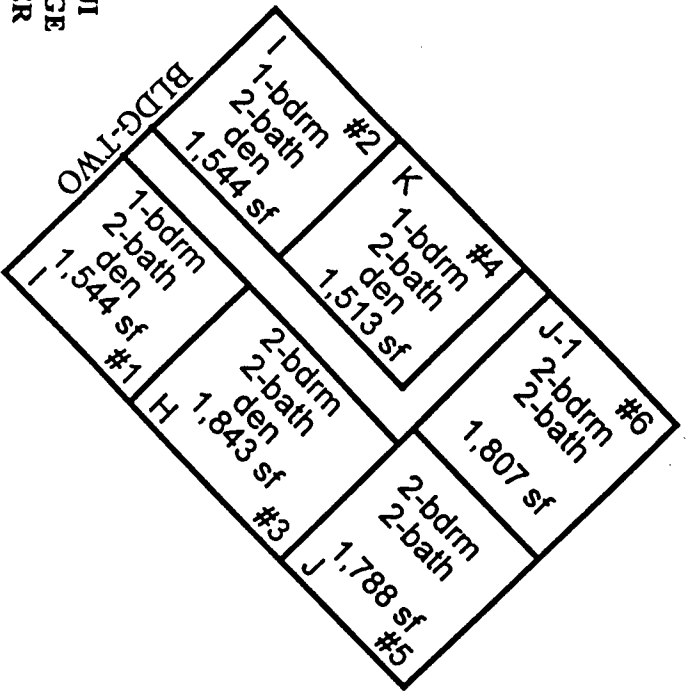

WEST MAUI MOUNTAINS