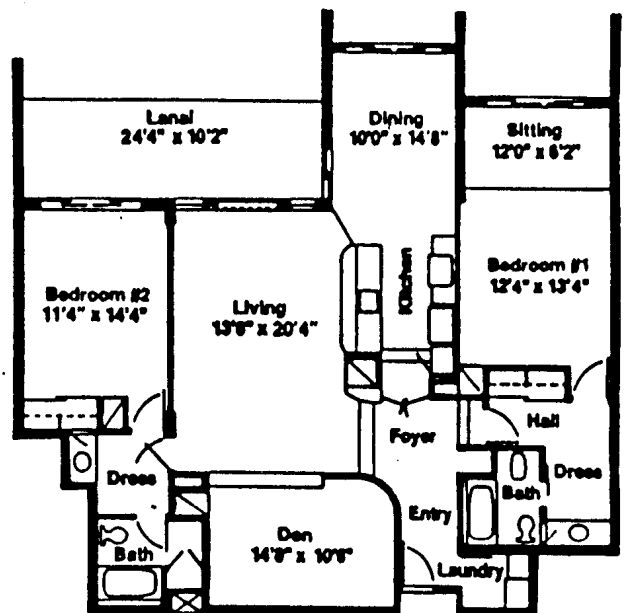

THE WESTIN MAUI
 WHALERS VILLAGE
 SHOPPING CENTER

Apartment G - 2 Bedroom/2 Bath

APARTMENT G
 TOTAL APT AREA 1,845 sq. ft
 Dimensions are approximate interior measurements

Apartment J-1 - 2 Bedroom/2 Bath

APARTMENT J-1
 TOTAL APT AREA 1,807 sq. ft
 Dimensions are approximate interior measurements

Apartment I - 1 Bedroom/ 2 Bath, Den

APARTMENT I
 TOTAL APT AREA 1,544 sq. ft
 Dimensions are approximate interior measurements

Apartment H - 2 Bedroom/2 Bath, Den

APARTMENT H
 TOTAL APT AREA 1,843 sq. ft
 Dimensions are approximate interior measurements

Apartment K - 1 Bedroom/2 Bath, Den

Apartment L - 2 Bedroom/2 Bath

APARTMENT K

TOTAL APT AREA 1,788 sq. ft

Dimensions are approximate interior measurements