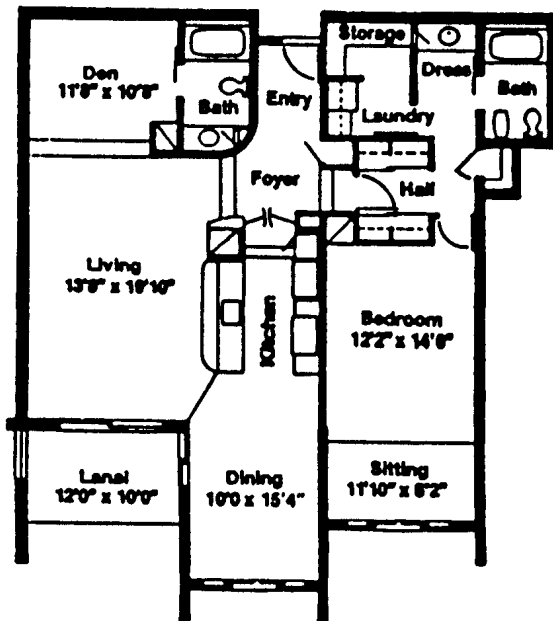

THE WESTIN MAUI
 WHALERS VILLAGE
 SHOPPING CENTER

Apartment G - 2 Bedroom/2 Bath

APARTMENT G
 TOTAL APT AREA 1,845 sq. ft
 Dimensions are approximate interior measurements

Apartment J-1 - 2 Bedroom/2 Bath

APARTMENT J-1
 TOTAL APT AREA 1,807 sq. ft
 Dimensions are approximate interior measurements

Apartment I - 1 Bedroom/ 2 Bath, Den

APARTMENT I
 TOTAL APT AREA 1,544 sq. ft
 Dimensions are approximate interior measurements

Apartment H - 2 Bedroom/2 Bath, Den

APARTMENT H
 TOTAL APT AREA 1,843 sq. ft
 Dimensions are approximate interior measurements

Apartment K - 1 Bedroom/2 Bath, Den

Apartment L - 2 Bedroom/2 Bath

APARTMENT K

TOTAL APT AREA 1,788 sq. ft

Dimensions are approximate interior measurements