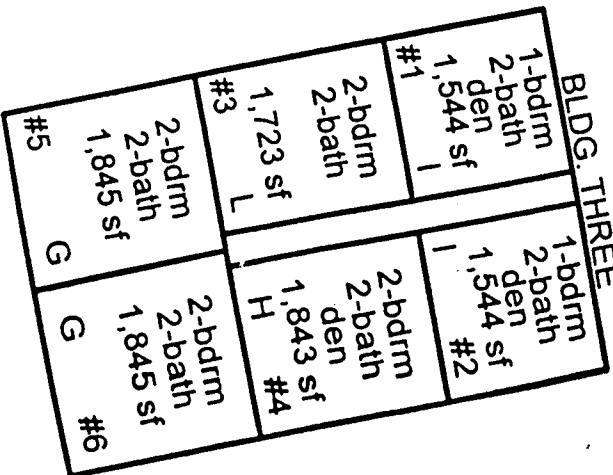

Prudential

Prudential/Maui REALTORS®
256 Papaioua Street, Lahaina, Maui HI 96761
Tel 808 661-5200 Fax 808 661-5210
Toll Free 800 244-2626
pru@maui.net

THE WESTIN MAUI
WHALERS VILLAGE
SHOPPING CENTER