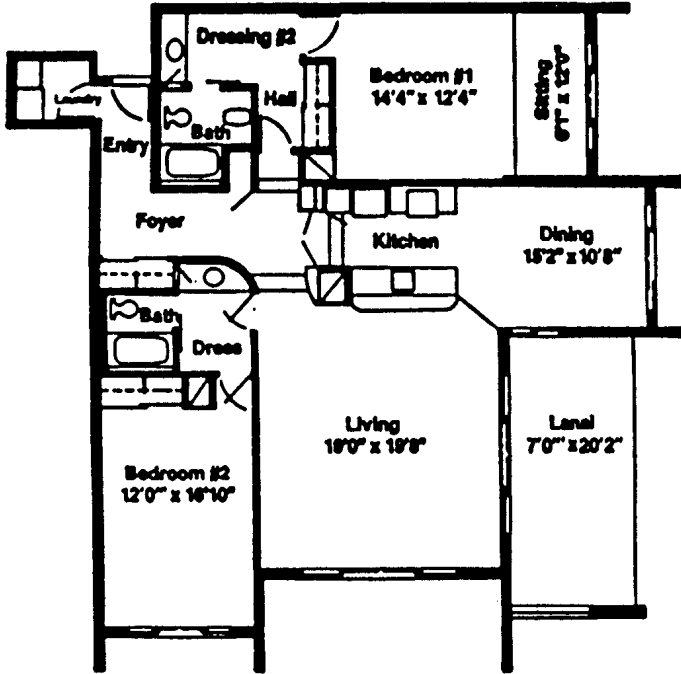

THE WESTIN MAUI
 WHALERS VILLAGE
 SHOPPING CENTER

Apartment G - 2 Bedroom/2 Bath

APARTMENT G
 TOTAL APT AREA 1,845 sq. ft
 Dimensions are approximate interior measurements

Apartment J-1 - 2 Bedroom/2 Bath

APARTMENT J-1
 TOTAL APT AREA 1,807 sq. ft
 Dimensions are approximate interior measurements

Apartment I - 1 Bedroom/ 2 Bath, Den

APARTMENT I
 TOTAL APT AREA 1,544 sq. ft
 Dimensions are approximate interior measurements

Apartment H - 2 Bedroom/2 Bath, Den

APARTMENT H
 TOTAL APT AREA 1,843 sq. ft
 Dimensions are approximate interior measurements

Apartment K - 1 Bedroom/2 Bath, Den

Apartment L - 2 Bedroom/2 Bath

APARTMENT K

TOTAL APT AREA 1,788 sq. ft

Dimensions are approximate interior measurements