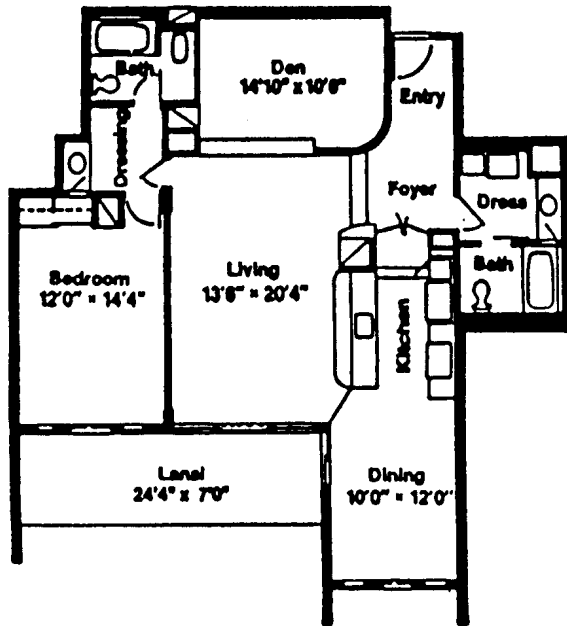

APARTMENT J-1
 TOTAL APT AREA 1,807 sq. ft
 Dimensions are approximate interior measurements

Apartment I - 1 Bedroom/ 2 Bath, Den

APARTMENT I
 TOTAL APT AREA 1,544 sq. ft
 Dimensions are approximate interior measurements

Apartment H - 2 Bedroom/2 Bath, Den

APARTMENT H
 TOTAL APT AREA 1,843 sq. ft
 Dimensions are approximate interior measurements

Apartment K - 1 Bedroom/2 Bath, Den

Apartment L - 2 Bedroom/2 Bath

APARTMENT K

TOTAL APT AREA 1,513 sq. ft

Dimensions are approximate interior measurements

APARTMENT L

TOTAL APT AREA 1,723 sq. ft

Dimensions are approximate interior measurements

Apartment J - 2 Bedroom/ 2 Bath

APARTMENT J

TOTAL APT AREA 1,788 sq. ft

Dimensions are approximate interior measurements