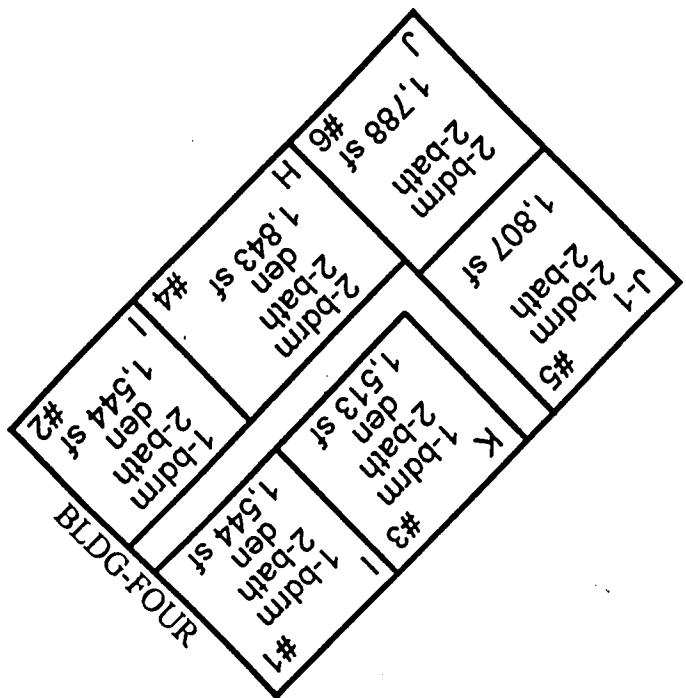

BLDG. ONE

MAUI MARRIOTT
HYATT REGENCY

BLDG. THREE